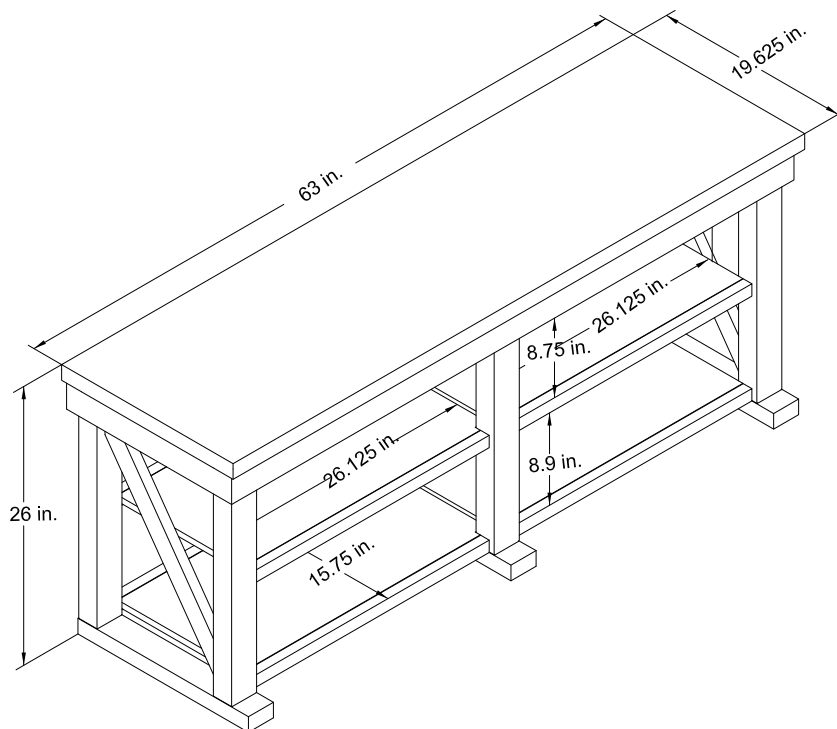

TV Stand

Model Number: 7305872COM

Finish: Matte Black

OVERALL PRODUCT SIZE(in inches)

63"(W)*19.625"(D)*26"(H)

MAXIMUM WEIGHT CAPACITIES